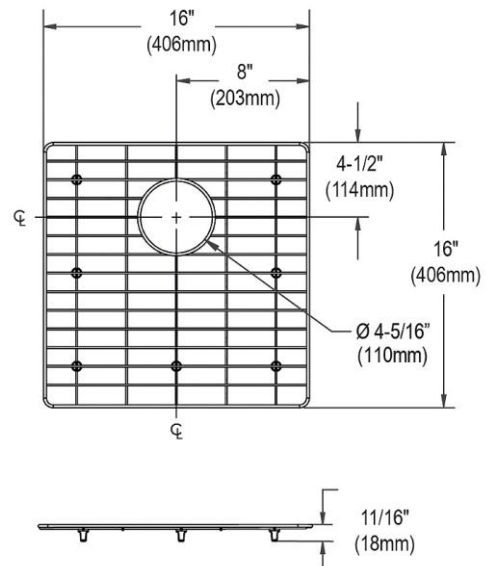

PART: _____ QTY: _____

PROJECT: _____

CONTACT: _____

DATE: _____

NOTES: _____

APPROVAL: _____

In keeping with our policy of continuing product improvement, Elkay reserves the right to change product specifications without notice. Please visit elkay.com for the most current version of Elkay product specification sheets. This specification describes an Elkay product with design, quality, and functional benefits to the user. When making a comparison of other producers' offerings, be certain these features are not overlooked.